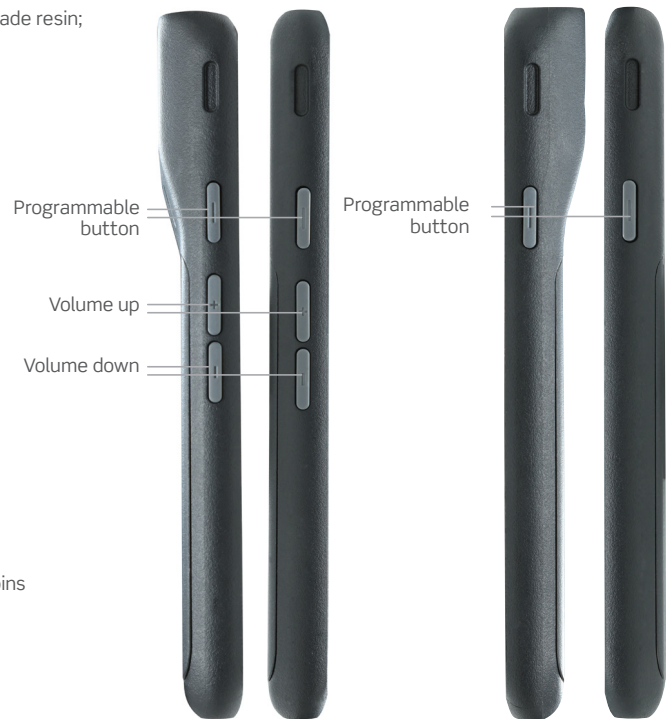

# Versity 97 Series

## TOP, FRONT, AND BOTTOM

## BACK

**DIMENSIONS:** 9740 : 153 x 76 x 12mm  
9753: 153 x 76 x 17mm

**LEFT SIDE**  
(non-scanner and scanner views)

**RIGHT SIDE**  
(non-scanner and scanner views)