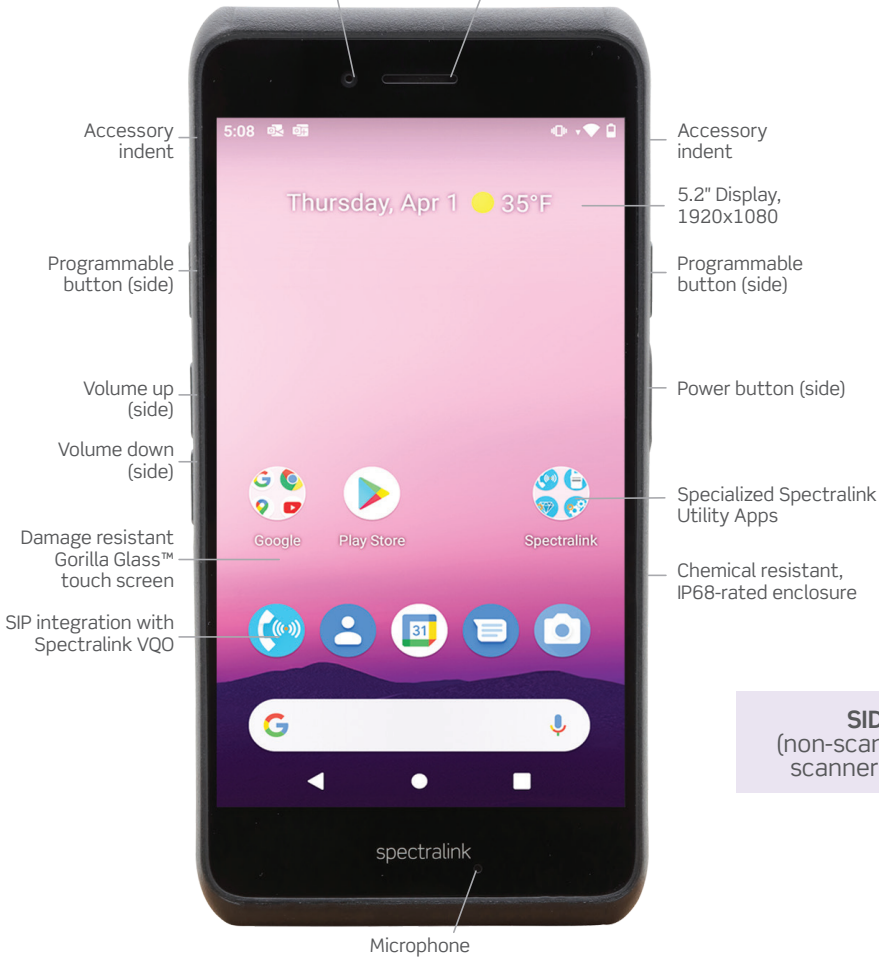

Versity 95/96 Series

TOP, FRONT, AND BOTTOM

Front-facing camera 8MP Receiver speaker and NC Microphone

BACK

SIDE (non-scanner and scanner views)

DIMENSIONS: Non-Scanner : 153 x 76 x 12mm
Scanner: 153 x 76 x 17mm