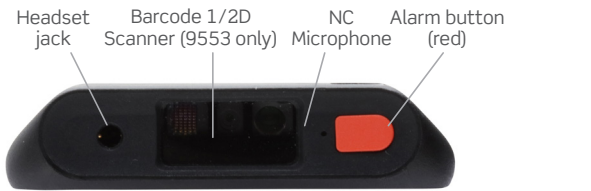

Versity 95/96 Series

TOP, FRONT, AND BOTTOM

Front-facing camera 8MP Receiver speaker and NC Microphone

BACK

SIDE (non-scanner and scanner views)

DIMENSIONS: Non-Scanner : 153 x 76 x 12mm
Scanner: 153 x 76 x 17mm