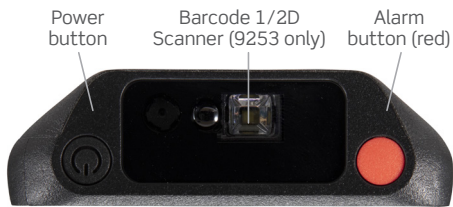

Versity 92 Series

TOP, FRONT, AND BOTTOM

BACK

SIDE (non-scanner and scanner views)

DIMENSIONS: Non-Scanner: 133mm x 66mm x 13.5mm
Scanner: 133mm x 66mm x 20mm