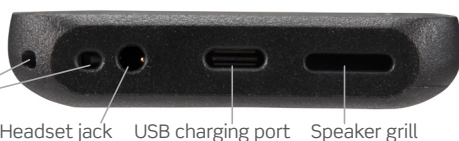

Versity 92 Series

TOP, FRONT, AND BOTTOM

BACK

SIDE (non-scanner and scanner views)

DIMENSIONS: Non-Scanner: 133mm x 66mm x 13.5mm
Scanner: 133mm x 66mm x 20mm