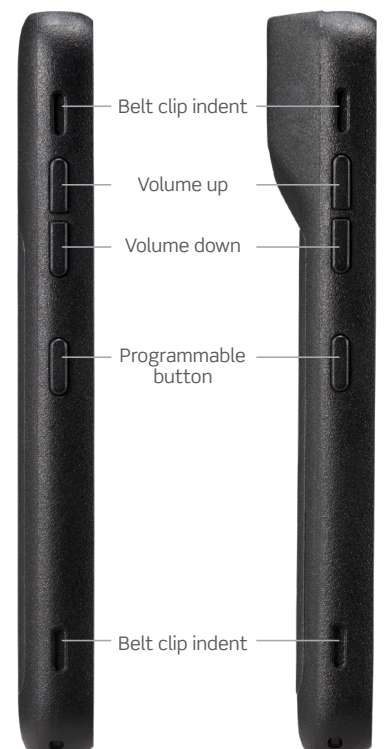

Versity 92 Series

TOP, FRONT, AND BOTTOM

BACK

SIDE (non-scanner and scanner views)

DIMENSIONS: Non-Scanner: 133mm x 66mm x 13.5mm
Scanner: 133mm x 66mm x 20mm